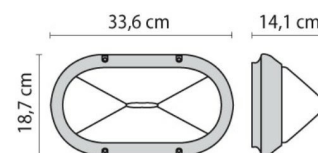

Technical drawings