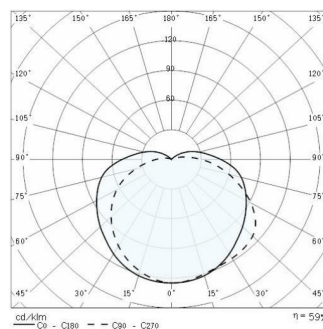

# SUPERDELTA 33

<b>Part number</b>	001804
<b>Lampholder:</b>	E27
<b>Light Source:</b>	INCANDESCENT LAMPS (A60)
<b>Wattage:</b>	1x75 W
<b>Finish:</b>	BK-81 / Black / Textured
<b>Insulation class:</b>	II
<b>Degree of protection:</b>	IP54
<b>IK-J-xxIP:</b>	IK06 1J xx3
<b>Optic:</b>	SYMMETRIC EXTRA WIDE REFLECTOR
<b>Ta MIN luminaire:</b>	-30°
<b>Ta MAX luminaire:</b>	45°

## Photometric data

## Technical drawings